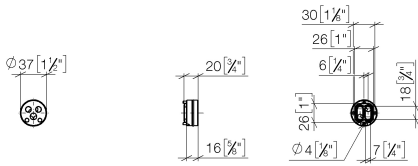

Adapter for reversed water connections -

12 880 970 90

Adapter for reversed water connections -

12 880 970 90

for 35 860 970 90

Not suitable for combining with META PURE (36 86X
664-FF).

Adapter for reversed water connections -

12 880 970 90

mm [inches]

Adapter for reversed water connections -

12 880 970 90

Spare parts list

No.	Item Number	Name	Quantity used	Delivery time
1	09 14 10 102 90	seal	1	2